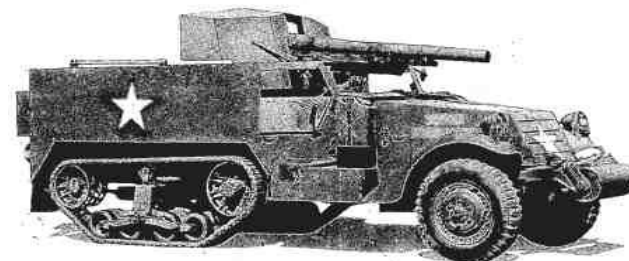

US 9th Infantry Division, 39th Infantry Regiment, 805th TDB

Unit	Content	Number	Class
HQ	1 x Company Command Carbine Team, 1 x 2iC Carbine team	1	CT
Rifle Platoons	1 x Command Rifle teams, 9 x Rifle teams	2	CT
Weapons Platoon	1 x Command Carbine team, 3 x M2 60mm Mortars, 2 x M1919 LMG	1	CT
Mortar Platoon	1 x Command Carbine, 4 x 81mm Mortar	1	CT
Anti-Tank Platoon	1 x Command Carbine, 4 x M3 37mm Guns	1	CT
Self-Propelled Anti-Tank Platoons	1 x Command Carbine Team, 3 x Jeep with .50 call AA MG, 2 x Carbine Teams, 4 x M3 75mm GMC with .50 cal AA MG	2	CT